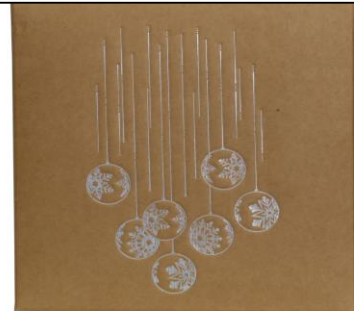

Also available in 700mm wide for same price as 500mm wide.

- | | |
|---------------------------|------|
| 1. KIWI XMAS | \$35 |
| 2. DOT RED ON WHITE KRAFT | \$35 |
| 3. MERRY & BRIGHT | \$35 |
| 4. JOLLY XMAS | \$35 |
| 5. XMAS CHEER | \$35 |

Also available in 700mm wide for \$40.

BERRIES BOX

38(L) x 26(W) x 11(H) cm **\$9**

BROWN BAUBLES BOX FREE ORGANZA LIME GREEN RIBBON

MEDIUM 30(L) x 30(W) x 12(H) **\$7**
LARGE 30(L) x 30(W) x 24(H) cm **\$8**